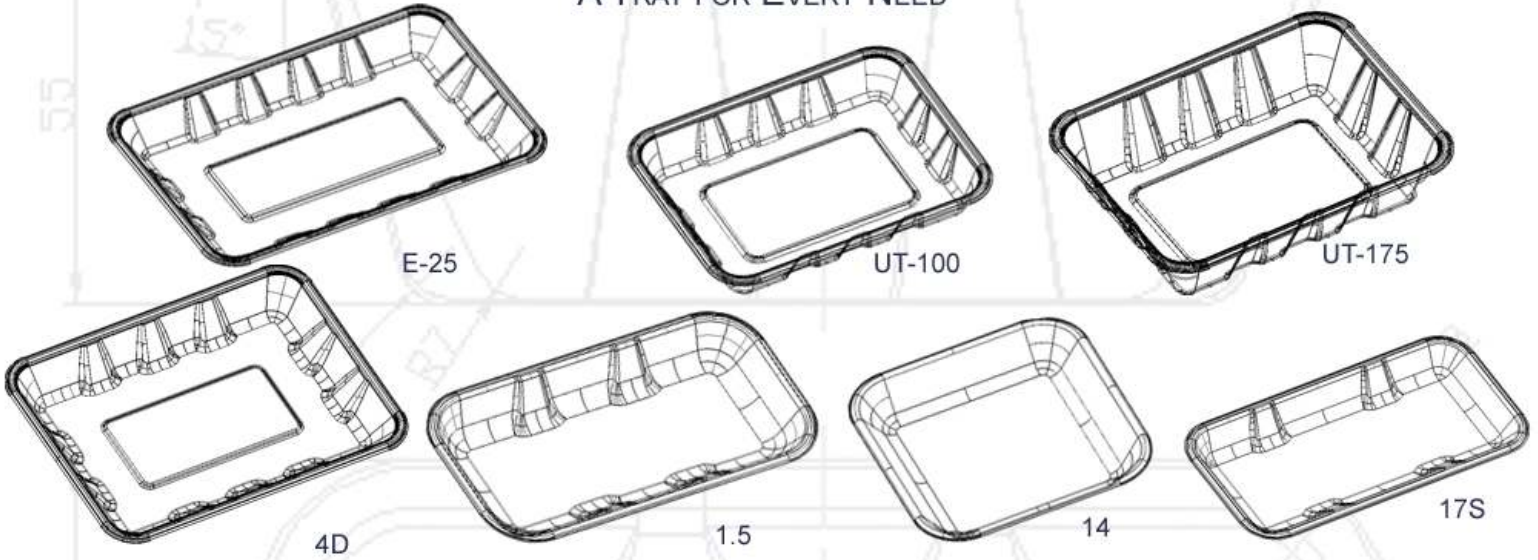

# 2009/10

[WWW.G4PACKAGING.COM](http://WWW.G4PACKAGING.COM)

PACKAGING, LLC

ECO-FRIENDLY SUPERMARKET FRESH FOOD TRAYS AND CONTAINERS.

A TRAY FOR EVERY NEED

Tray Item	Trays/Case	Dimensions		
		Top	Bottom	Depth
Meat & Produce Trays				
#1	1000	5 1/4' x 5 1/4'	3 7/8' x 3 7/8'	1/2'
#2	1000	8 1/4' x 5 3/4'	6 1/4' x 3 3/4'	1'
#2S	1000	8 1/4' x 5 3/4'	6 3/4' x 4 1/2'	1/2'
#14	1200	6' x 6'	4 1/2' x 4 1/2'	1'
#17S	1000	8 3/4' x 4 1/4'	7' x 2 1/2'	3/4'
#17SM	1000	8 1/4' x 4 1/2'	7 1/8' x 3 1/4'	1/2'
#1.5	1000	8 1/4' x 4 1/4'	6 1/2' x 2 1/2'	7/8'
#3LP	500	10 3/8' x 4 5/8'	9 1/2' x 3 1/2'	1'
#4D	800	9 1/4' x 6 3/4'	7 1/2' x 5'	1 1/8'
#4DM	800	9 1/4' x 7 1/8'	7 1/4' x 5 1/4'	1'
#10S	500	10 1/2' x 5 1/2'	9 1/4' x 4 1/8'	3/4'
#9L	250	12 1/4' x 9 1/4'	10 1/4' x 7 1/4'	1'
Custom Trays				
#UT-100	400	8 1/2' x 6 1/2'	6 1/2' x 4 1/2'	1 1/4'
#UT-175	400	8 1/2' x 6 1/2'	6 1/2' x 4 1/2'	2'
#E-25	400	10 1/2' x 6 1/2'	8 1/4' x 4 1/4'	1'
#SST-15	400	15' x 5 1/2'	13 3/4' x 4 1/4'	3/4'